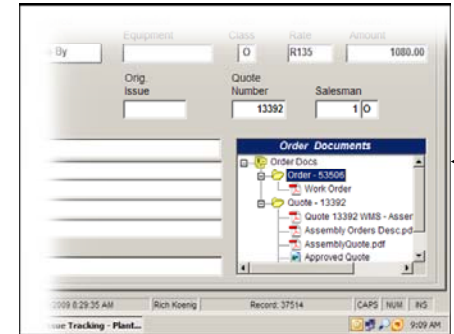

**ORDER DOCUMENTS TREE IN A PLANTROL APPLICATION**

**DOCUMENT TREE WINDOW**

**VIEW DOCUMENT BUTTON IN A PLANTROL APPLICATION**